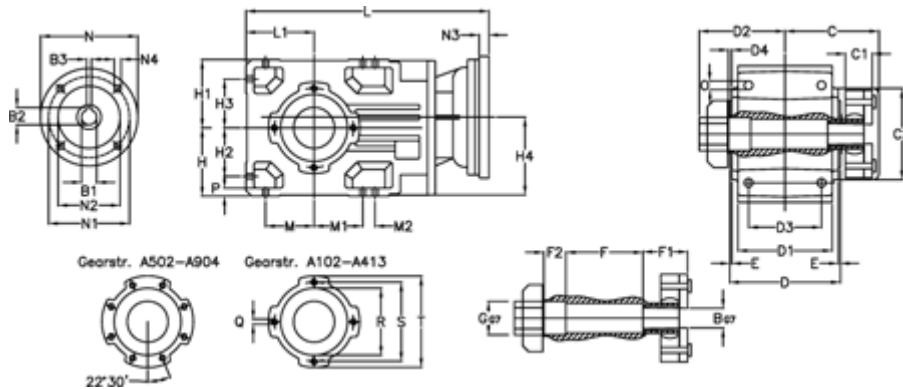

Article number: 29600203966130

Description: Bevel helical gearbox
A202QF25-39,6-P80B5

Measures

B = 25	D1 = 110	F2 = 36	L = 325.5	N3 = -
B1 = 19	D2 = 60	G = 32	L1 = 80	N4 = M10x12
B2 = 21.8	D3 = 90	GA = 14,5 NM	M = 60.0	O = 9.5
B3 = 6	d4 = 4.5	H = 80	M1 = 60.0	P = 9
C = 89.5	Description = A202QF-xx-P80 B5	H1 = 80	M2 = -	Q = M8x15
C1 = 23	E = 3.0	H2 = 60.0	N = 200	R = 95
C2 = 72.0	F = 77.5	H3 = 60.0	N1 = 165	S = 115
D = 136	F1 = 36.0	H4 = 93.0	N2 = 130	T = 140